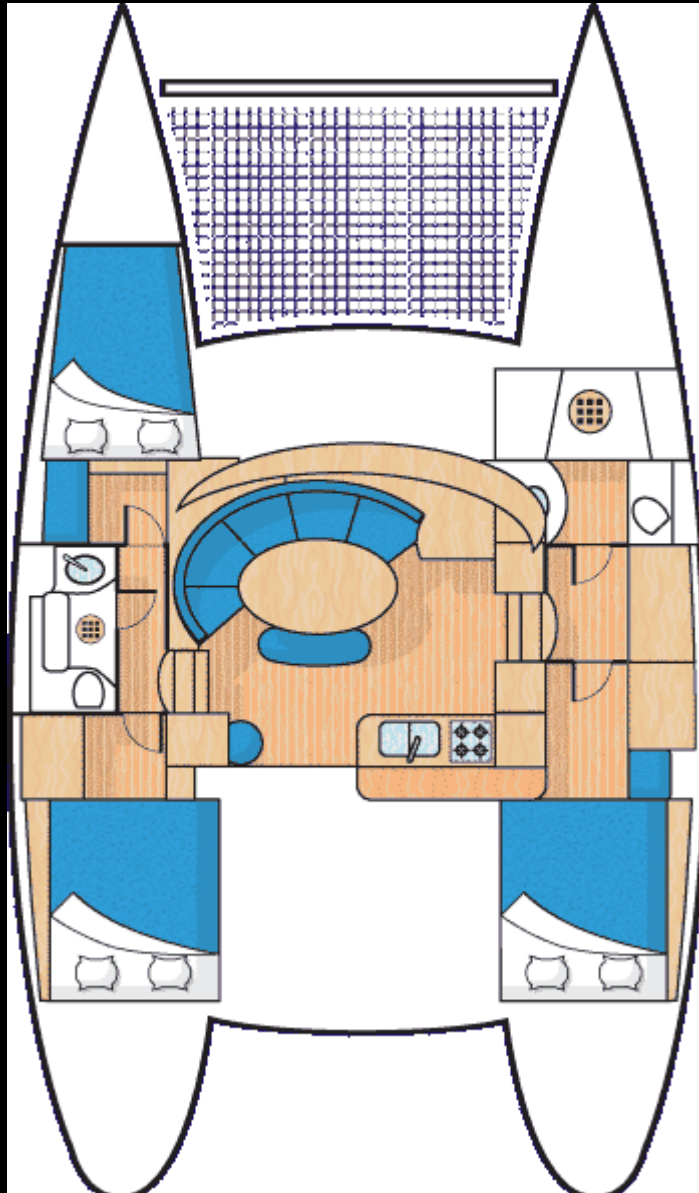

\$15 per day fuel charge, \$210 maximum

With its truly original interior layout and an owner's version with what can finally be called a real owner's head, where the separate shower offers unequalled comfort, the LAGOON 380 is the pampered model of the line. The panoramic salon and galley connect directly with the cockpit. Its grand interior volume for a 38 footer veils the fast and seaworthy hulls, while the classic mooring system foretells the loveliest anchorings to come.

An owner's version of the beautiful Lagoon 380 S2 with all of the features of the 380 plus more.

MAIN FEATURES

2 double cabins, 1 queen cabin, 2 heads
Year: 2005
Length: 37'11"
Beam: 21'5"
Draft: 3'9"
Engines: Twin 29hp
Water: 300 liters
Fuel: 52 gallons
Sail area: 527 sq ft
Maximum amount of guests: 6

Dealer of...

2006 Owner's version includes two, double port cabins and starboard queen size cabin. Two heads and showers. Located Tortola, BVI.

TomCat Boats

Layout

Specs

MAIN FEATURES

Model	Lagoon 380 S2
Year	2005
Length	37'11"
Beam	21'5"
Draft	3'9"

Engines	Twin 29hp
Water	300 liters
Sail area	527 sq ft
Maximum amount of guests	6
Additional Info	Exceptional starboard cabin

Accommodations

Cabins/Berths	2 double, 1 queen
Forward Cabin	4'3" x 6'7"
Forward port cabin headroom	6'7"
Forward port cabin berth length	4'3" x 6'7"
Aft double cabins	5'3" x 6'7"
Aft port cabin headroom	6'1"
Aft port berth length	5'3" x 6'7"
Aft starboard cabin headroom	6'5"
Aft starboard berth length	5'3" x 6'7"
Bathroom port midship	6'3"
Bathroom forward starboard	Seperate toilet & washroom