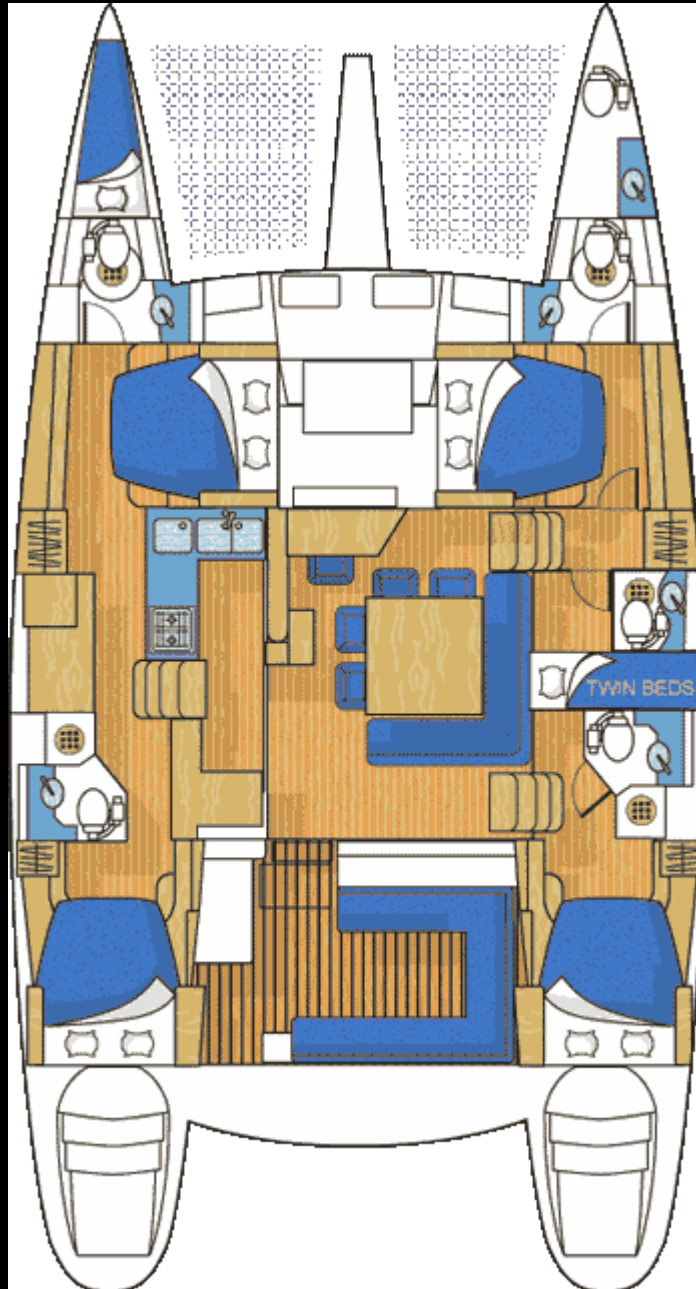

# BAREBOAT CHARTER - *Sea Dream* - LAGOON 500

*Nanny Cay Marina, Tortola, British Virgin Islands*

**Dealer of...**

2005 charter version includes 4 double beds with private head and shower, 2 twin beds with private head and shower, and 1 v berth in forward hull with head in other forward hull. Located Tortola, BVI.

## Layout